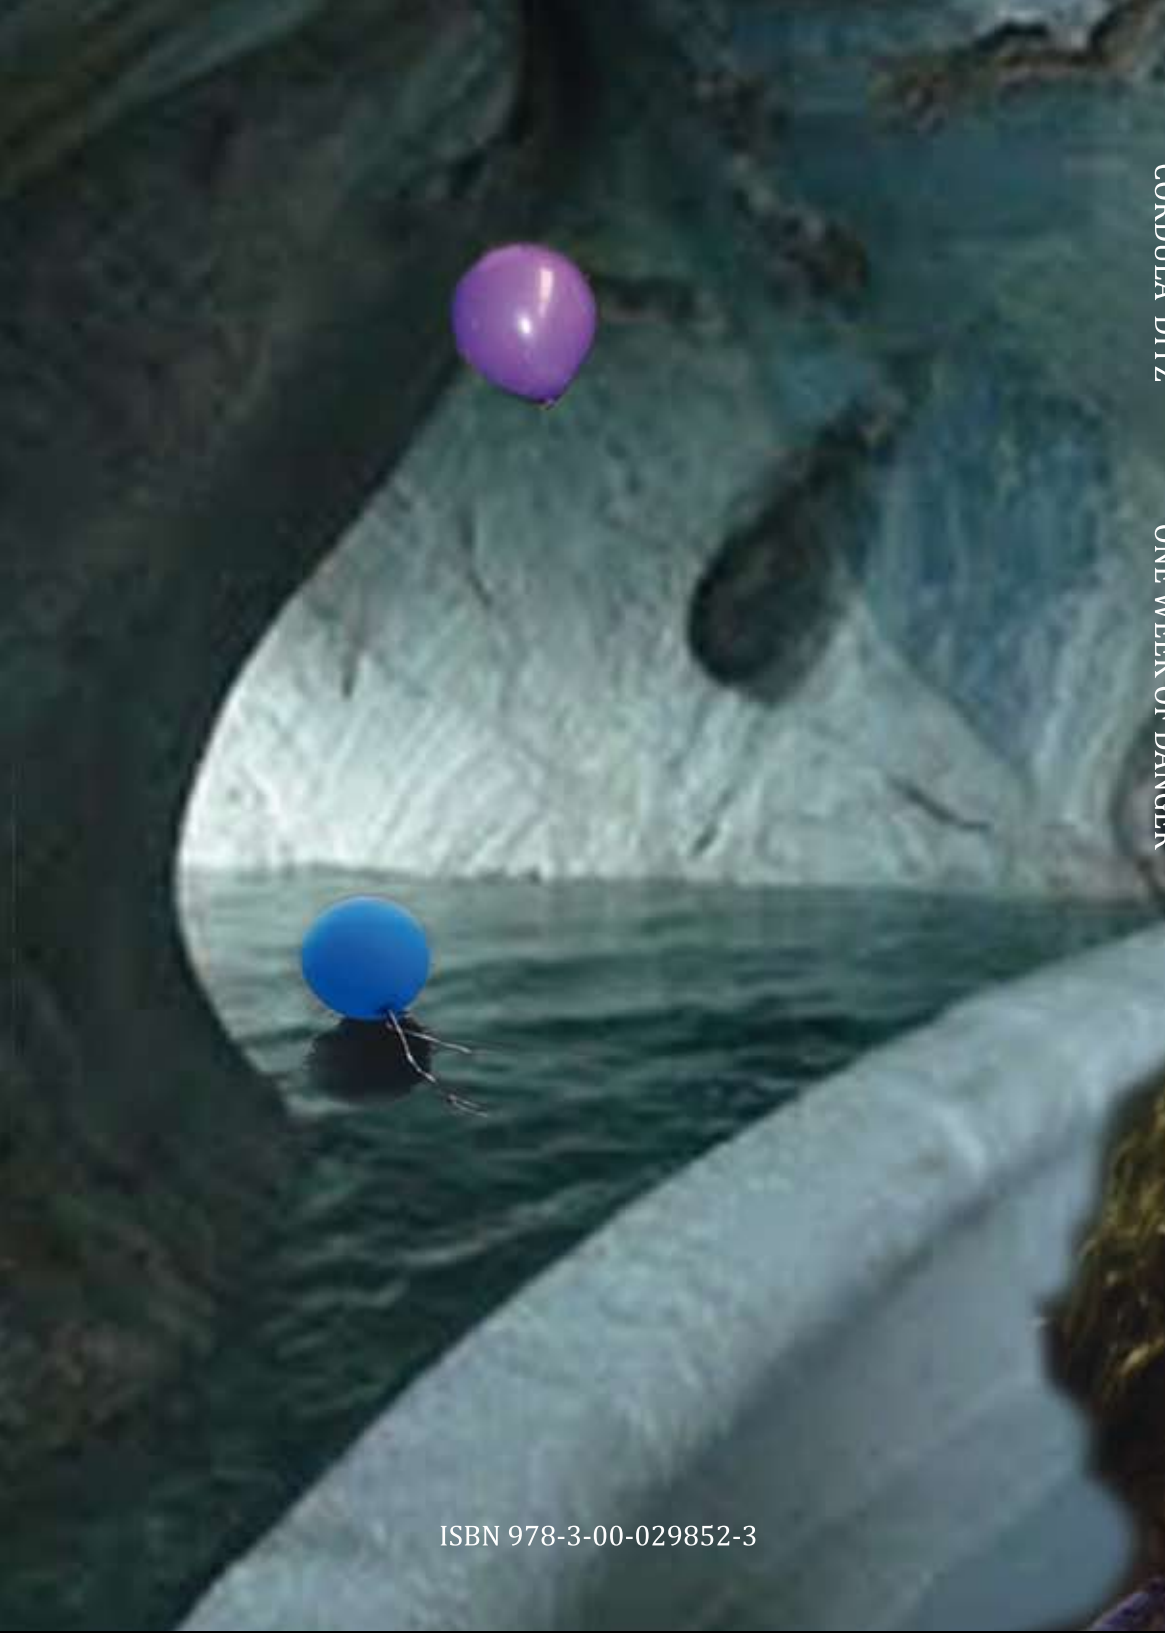

CONDUCA DIZ

ONE WEEK OF DANGLIN

ISBN 978-3-00-029852-3